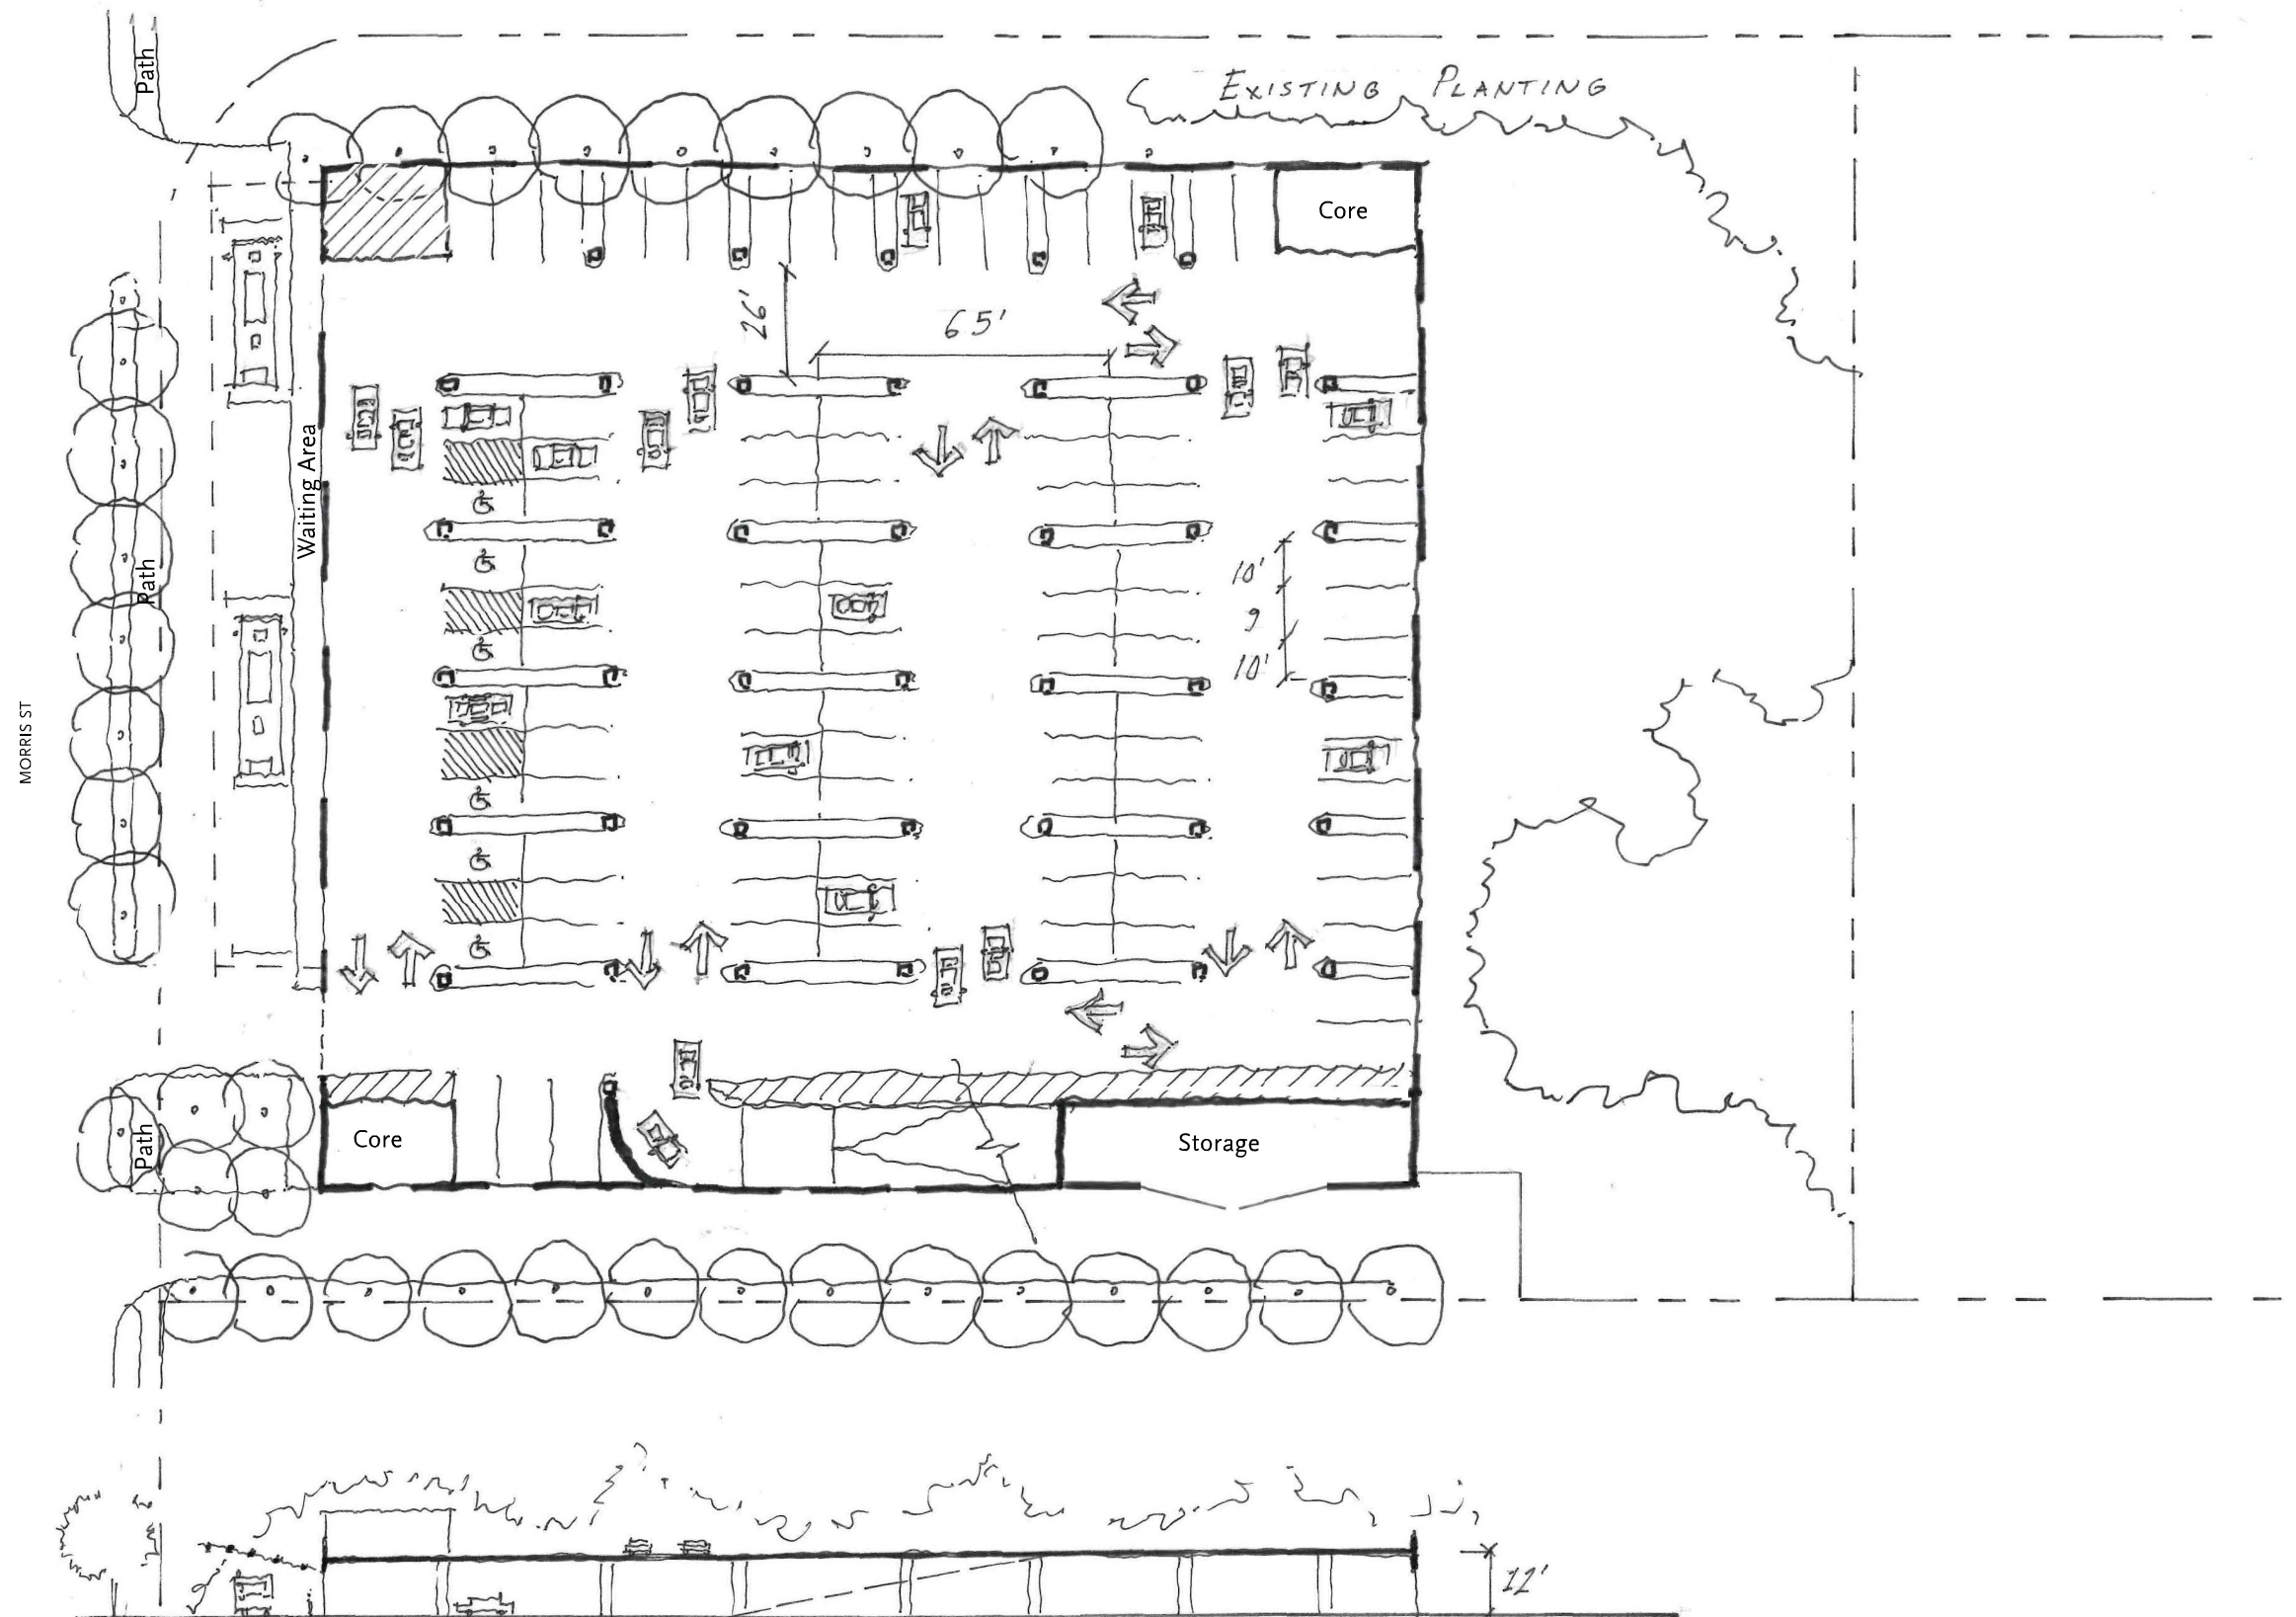

Program Summary

Total Area - 104,000 SF

Car Parking -

Standard - 193

Compact - 30

ADA - 7

Total - 230

Bus Parking - 4

Storage - 1600 SF

385 MORRIS ST. PARKING GARAGE